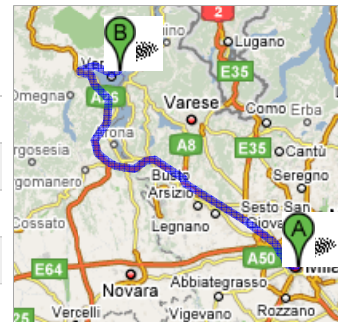

Start **Milan Milan Italy**
End **Via Antonio Baiettini 28921 Verbania VB, Italy**
Travel **108 km – about 1 hour 27 mins**

Get Google Maps on your phone
Text the word "GMAPS" to 466453

Drive: 108 km – about 1 hour 27 mins

1. Head **southwest** on **Via Torino** toward **Via Spadari** 70 m
2. ➔ 2. Turn **right** at **Via Spadari** 0.1 km
3. Continue on **Via Armorari** 0.1 km
4. ⬅ 4. Turn **left** at **Via Cordusio** 21 m
5. ➔ 5. Slight **right** at **Piazza Tommaso Edison** 0.2 km
6. ➔ 6. Turn **right** at **Via Santa Maria Fulcorina** 87 m
7. Continue on **Via Santa Maria alla Porta** 0.2 km
8. Continue on **Corso Magenta** 0.4 km
  1 min
9. ⬅ 9. Turn **left** at **Largo Paolo d'Ancona** 31 m
10. ➔ 10. Slight **right** at **Corso Magenta** 0.7 km
    1 min
11. ⬅ 11. Slight **left** at **Piazzale Francesco Baracca** 94 m
    1 min
12. Continue on **Corso Vercelli** 0.7 km
  1 min
13. ⬅ 13. Slight **left** at **Piazza Piemonte** 69 m
14. ➔ 14. Turn **right** at **Via Michelangelo Buonarroti** 0.4 km
    1 min
15. At the roundabout, take the **4th** exit onto **Via Monte Rosa** 0.6 km
  2 mins
16. ➔ 16. Turn **right** at **Piazza Giovanni Amendola** 65 m
17. ⬅ 17. Turn **left** to stay on **Piazza Giovanni Amendola** 23 m
18. Continue on **Viale Berengario** 0.4 km
19. Continue on **Viale Eginardo** 0.3 km
20. Continue on **Viale Lodovico Scarampo** 0.7 km
  1 min
21. Continue on **Viale Alcide De Gasperi** 1.3 km
  2 mins
22. Continue on **Cavalcavia del Ghisallo** 3.3 km
  3 mins
23. Continue on **A8** 30.7 km
  Partial toll road 18 mins
24. ⬅ 24. Take the exit on the **left** toward **A26/Genova/Gravellona Toce** 0.3 km
    Toll road
25. Merge onto **A8dir** 11.9 km
  Toll road 7 mins
26. Continue on **A26** 9.2 km

Overview